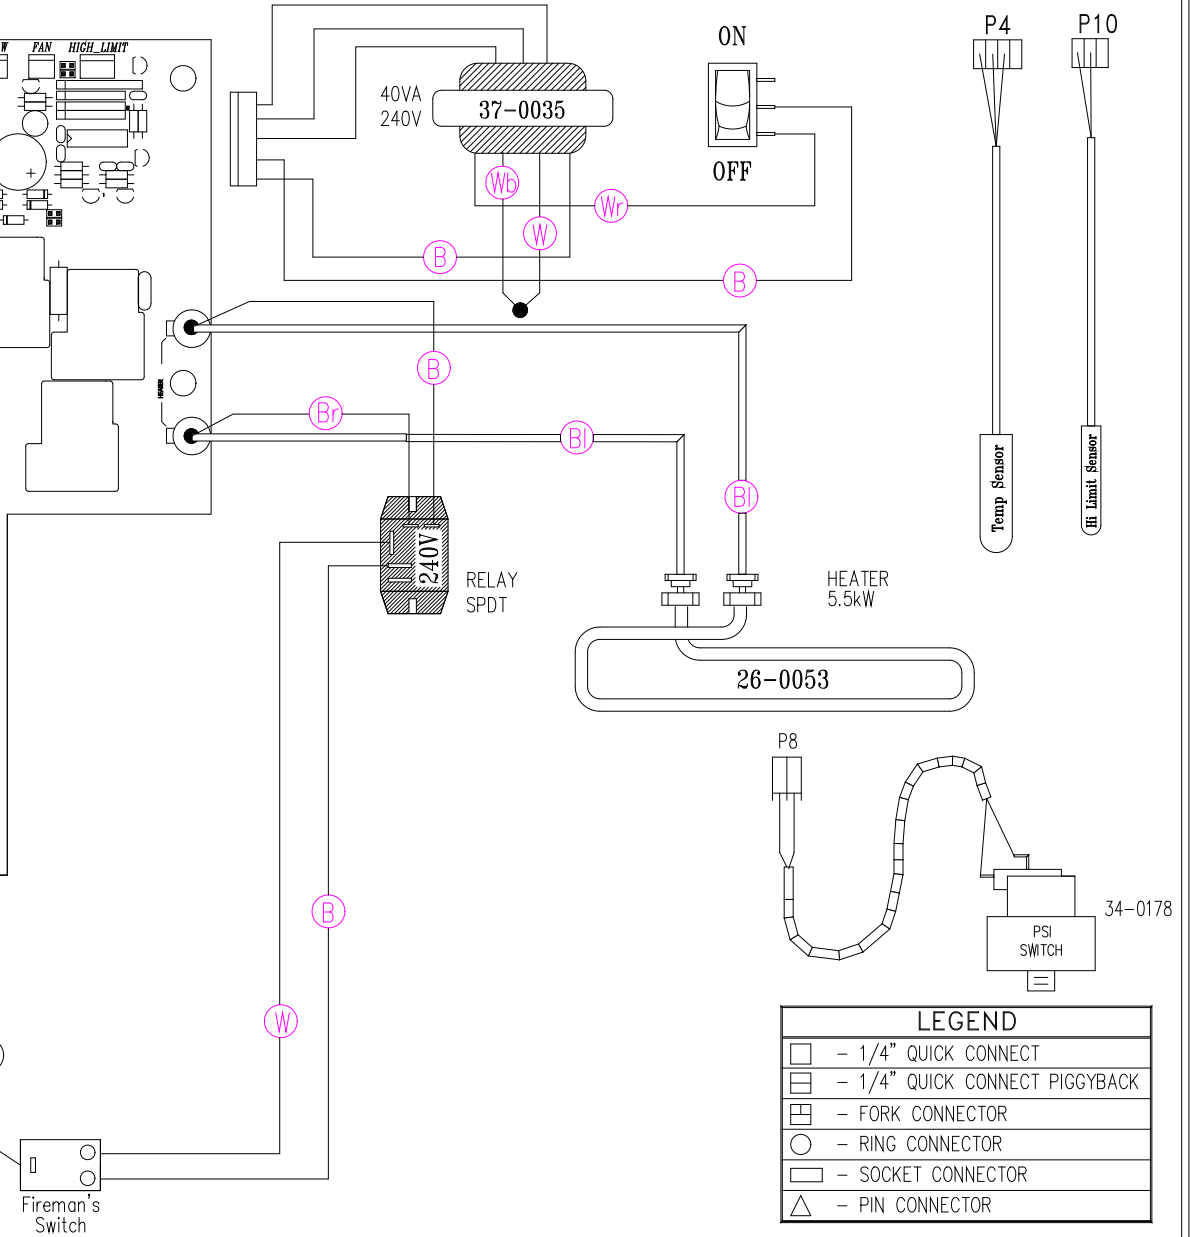

33-0025-R5

L1 G C

LEGEND	
	- 1/4" QUICK CONNECT
	- 1/4" QUICK CONNECT PIGGYBACK
	- FORK CONNECTOR
	- RING CONNECTOR
	- SOCKET CONNECTOR
	- PIN CONNECTOR

HYDRO-QUIP
CORONA, CA (909) 273-7575

Manufacture Notes:

Approved By:

Dwg. No.
D222A0-KPQUY8

Drawn
BH

Rev
6

Date
01.22.03

Diagram No.
5124

Wire Color Code

B - Black	G - Green
Br - Brown	Bl - Blue
R - Red	V - Violet
O - Orange	W - White
Y - Yellow	Gr - Gray

SHADED COMPONENTS ARE 240V