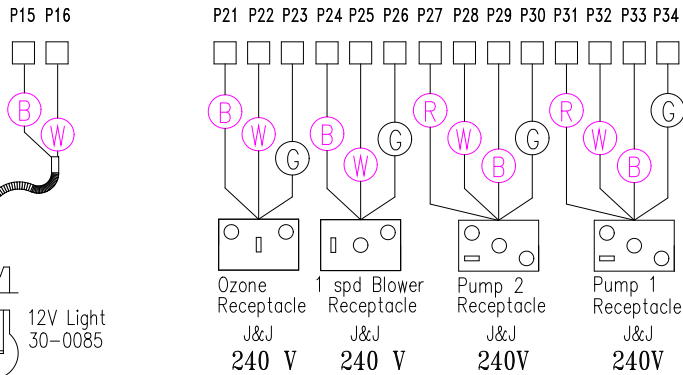

33-0025-R5

L1 G C

LEGEND	
	- 1/4" QUICK CONNECT
	- 1/4" QUICK CONNECT PIGGYBACK
	- FORK CONNECTOR
	- RING CONNECTOR
	- SOCKET CONNECTOR
	- PIN CONNECTOR

HYDRO-QUIP
CORONA, CA (909) 273-7575

Manufacture Notes:

Approved By:

Dwg. No.
D222A0-KPQUY8

Drawn
BH

Rev
6

Date
01.22.03

Diagram No.
5124

Wire Color Code

B - Black	G - Green
Br - Brown	Bl - Blue
R - Red	V - Violet
O - Orange	W - White
Y - Yellow	Gr - Gray

SHADED COMPONENTS ARE 240V