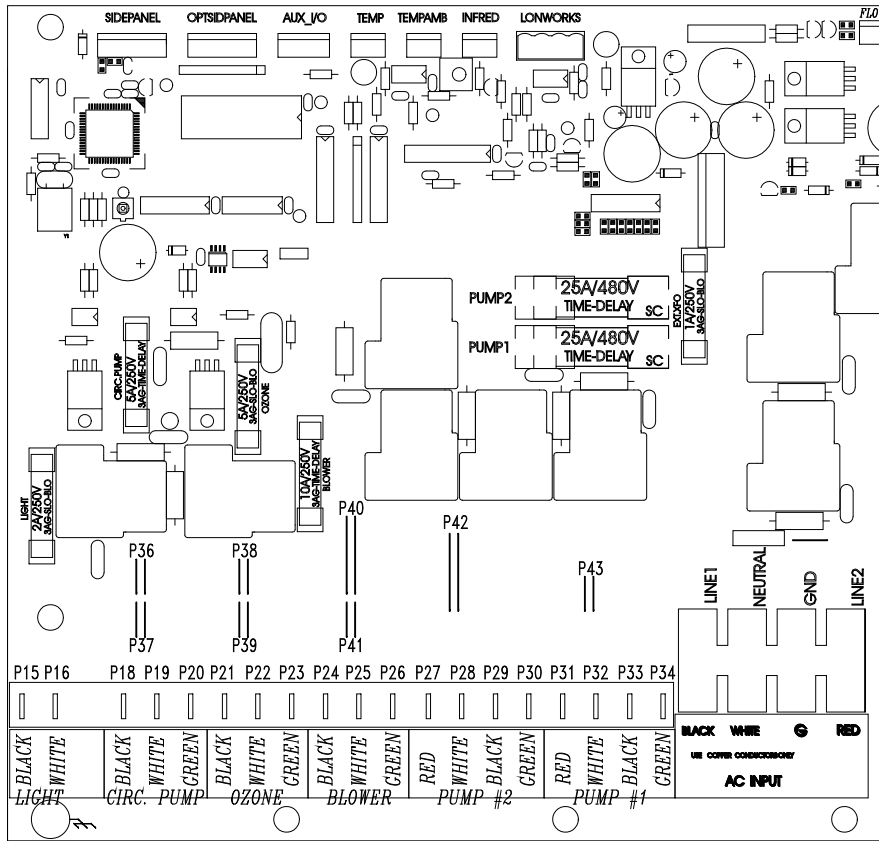

33-0025-R5

L1 G C

LEGEND	
	- 1/4" QUICK CONNECT
	- 1/4" QUICK CONNECT PIGGYBACK
	- FORK CONNECTOR
	- RING CONNECTOR
	- SOCKET CONNECTOR
	- PIN CONNECTOR

HYDRO-QUIP
CORONA, CA (909) 273-7575

Manufacture Notes:

Approved By:

Dwg. No.
D222A0-KPQUY8

Drawn
BH

Rev
6

Date
01.22.03

Diagram No.
5124

Wire Color Code

B - Black	G - Green
Br - Brown	Bl - Blue
R - Red	V - Violet
O - Orange	W - White
Y - Yellow	Gr - Gray

SHADED COMPONENTS ARE 240V